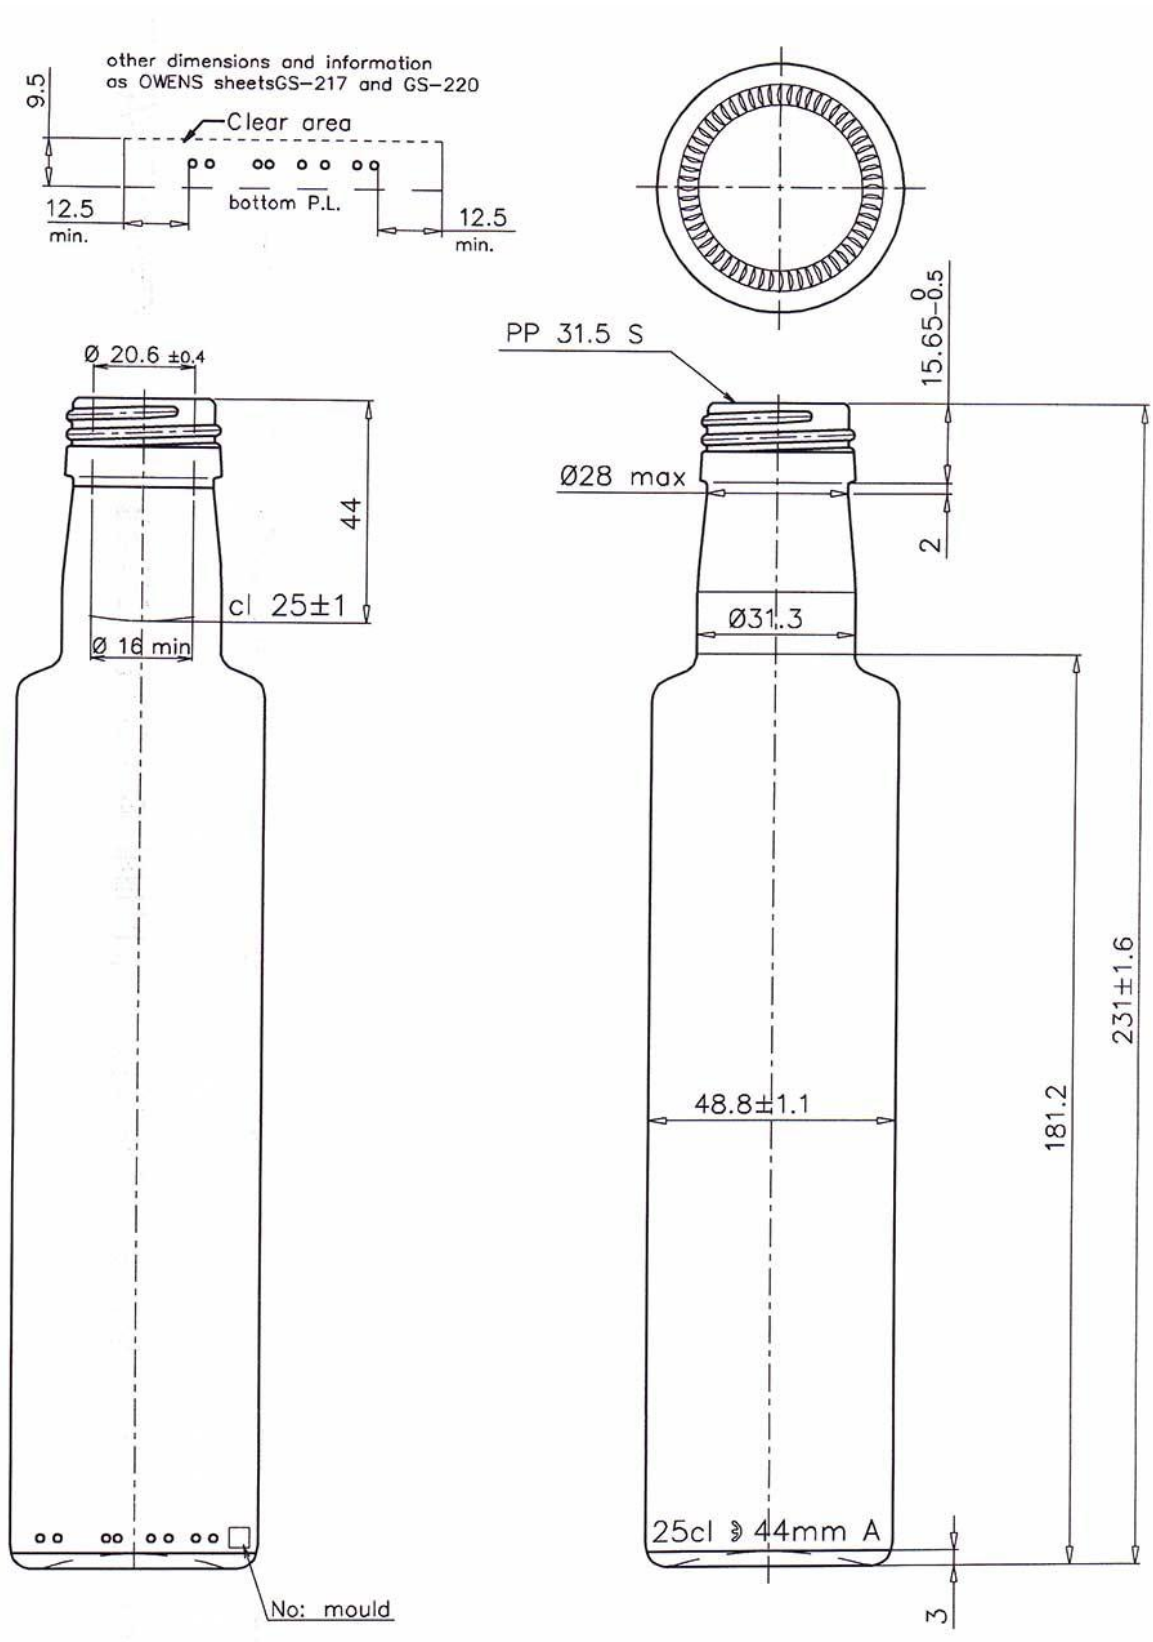

ALEVGOR GLASS

Dorica 250 ml

Code	536
Capacity	250 ml
Weight	245 g
Units per pallet	3150/2625